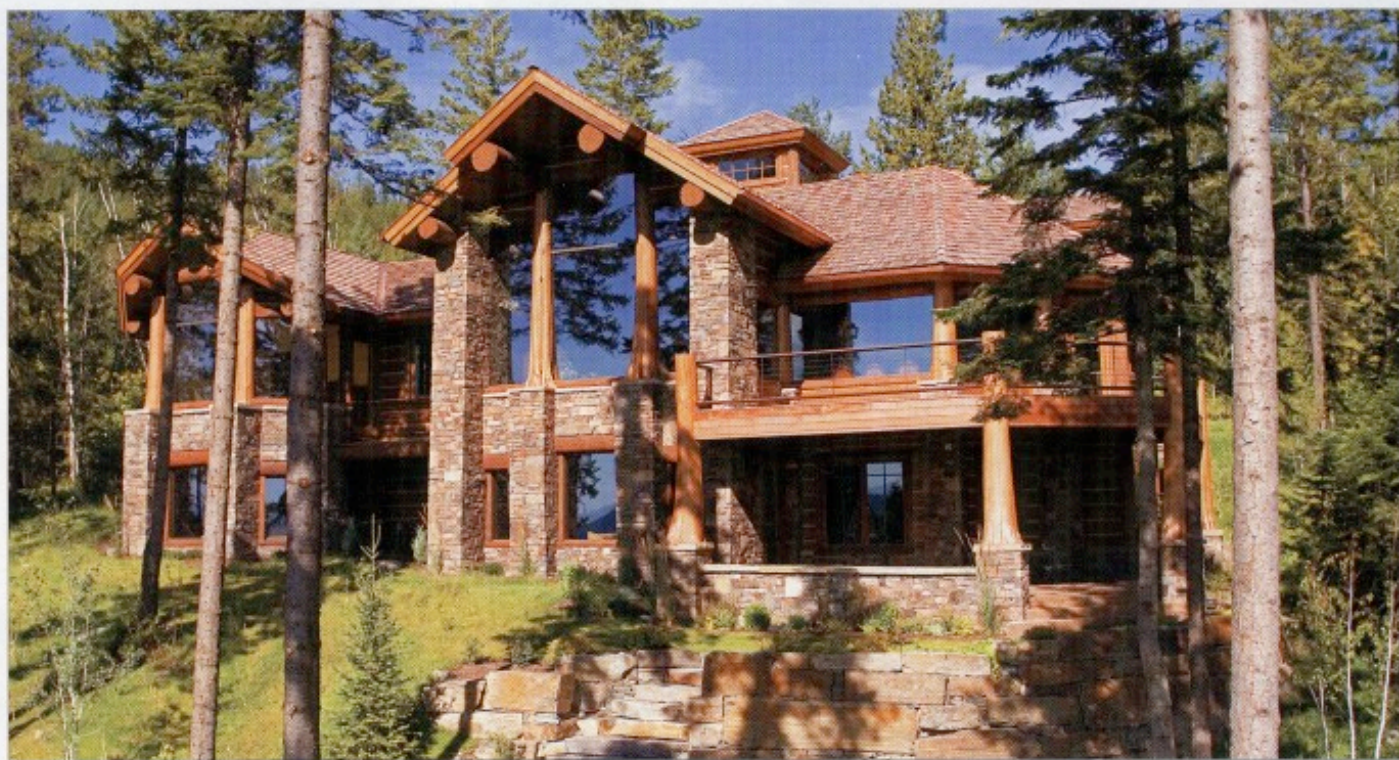

HIGH COUNTRY
BUILDERS

Live the
*Montana
Lifestyle*

"Masterpiece..."

A FITTING TERM

FOR HOMES BUILT BY HIGH COUNTRY BUILDERS

Giles and Elizabeth Thornton's "Glass Forest". ▲

High Country Builders' dedication to the craft of designing and building outstanding high-end custom homes is deeply rooted. From the vision and guidance that Walt Landi provides, to the individual nails driven by one of our skilled carpenters, we take pride in each and every aspect of constructing a client's home. We are delighted that our dedication to perfection earned us six awards in the 2005 Parade of Homes™, including Judges' Choice, Best Architectural Appeal, Best Interior Décor, Best Kitchen, Best of Class, and, most importantly, Best Craftsmanship.

Our clients put their trust in High Country Builders and the fact that we will provide them with the home of their dreams. We take that trust very personally and strive to create a one-of-a-kind masterpiece for them. "Masterpiece" is a fitting term for homes built by High Country Builders. We don't just build houses; we

create custom home environments that accentuate the Montana lifestyle while meeting the individual needs of the client. We do this by integrating all aspects of architectural design, construction, and interior design into one package.

Our work at The Homestead, a new development just west of Whitefish, is a perfect example of High Country Builders elegant twist on the rustic mountain home. In all the core structures of the development, we are utilizing reclaimed materials including logs, hand-hewn timbers and barn wood siding to set the proper tone and ambiance befitting this special place called "The Homestead." This is a perfect example of High Country Builders Design/Build/Design expertise. ◆